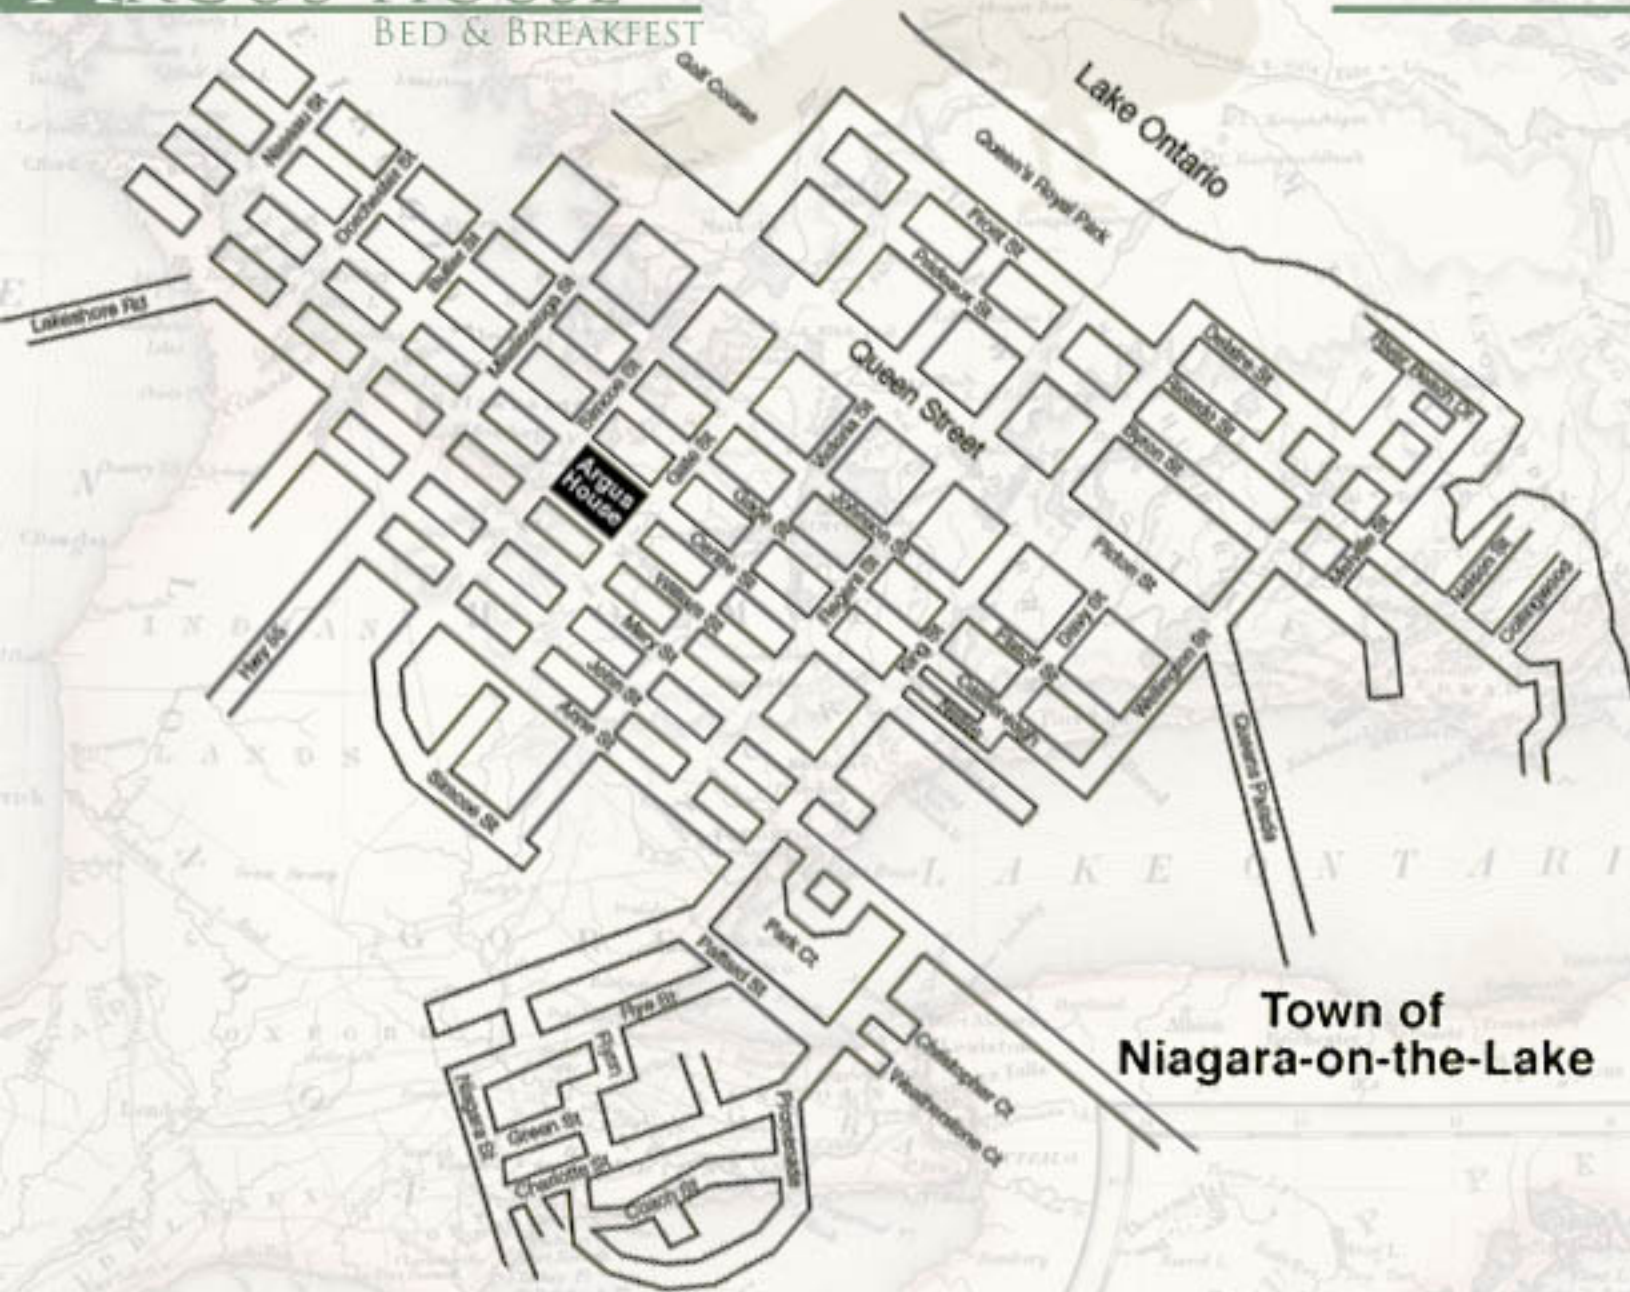

# ARGUS HOUSE

BED & BREAKFAST

390 SIMCOE STREET  
NIAGARA-ON-THE-LAKE  
ONTARIO, CANADA  
L0S 1J0  
905-468-4682

**Town of  
Niagara-on-the-Lake**

## FROM THE US BORDER - WINDSOR

FOLLOW HWY #401 EAST TO HWY#403 HAMILTON.

EXIT TO QEW SOUTH (NIAGARA). FOLLOW QEW AND  
TAKE EXIT #38B(FIRST EXIT OVER GARDEN CITY SKYWAY).

AT THE SECOND TRAFFIC LIGHT TURN LEFT. FOLLOW

SERVICE ROAD TO FIRST SET OF TRAFFIC LIGHTS AND TURN RIGHT.

HEAD UP HWY#55 AND AT THE FIFTH TRAFFIC LIGHT, TURN RIGHT

ON MARY STREET. TURN LEFT ON SIMCOE STREET. GO PAST THE  
FIRST STEET (WILLIAM ST.) AND ARGUS HOUSE IS THE FIRST HOUSE

## FROM THE US BORDER - FORT ERIE

FOLLOW QEW NORTH (TORONTO) AND TAKE EXIT #38.  
AT THE TRAFFIC LIGHT AT END OF RAMP TURN RIGHT.  
MAKE A LEFT AT NEXT TRAFFIC LIGHT.. FOLLOW SERVICE ROAD  
TO FIRST SET OF TRAFFIC LIGHTS AND TURN RIGHT.  
HEAD UP HWY#55 AND AT THE FIFTH TRAFFIC LIGHT,  
TURN RIGHT ON MARY STREET. TURN LEFT ON SIMCOE STREET.  
GO PAST THE FIRST STEET (WILLIAM ST.) AND ARGUS HOUSE  
IS THE FIRST HOUSE ON THE RIGHT HAND SIDE.  
CORNER OF SIMCOE AND WILLIAM STREETS.